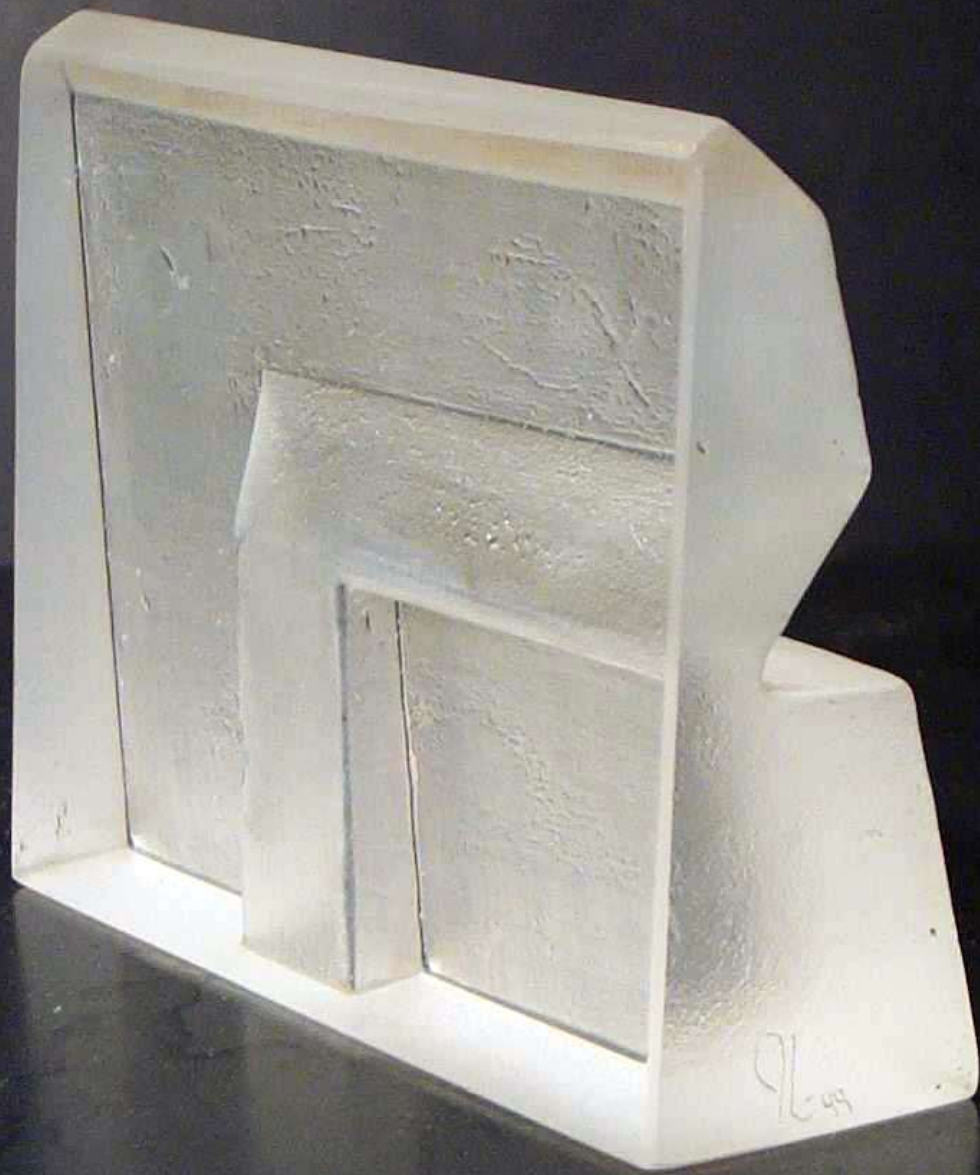

pilar aldana-méndez
SCULPTURES

LIMITS
SHELTERS

1995 – 1997

2000 – 2004

SHELTER

Glass, Iron

20 x 20 x 12 cm

SHELTER Glass, Iron 24 x 24 x 15 cm

SHELTER

Glass, Iron

50 x 10 x 20 cm

SHELTER

Glass, Iron

30 x 10 x 20 cm

SHELTER Glass, Iron 30 x 10 x 20 cm

CONSTRUCTION

Glass
12 x 10 x 4 cm

LIMIT

Glass, Black Marble

30 x 10 x 20 cm

LIMIT

Glass, Black Marble

30 x 10 x 20 cm

LIMIT

Glass, Granite, Mirrors 200 x 100 x 120 cm

POZO:POZO

Glass, Granite, Mirrors 200 x 100 x 120 cm