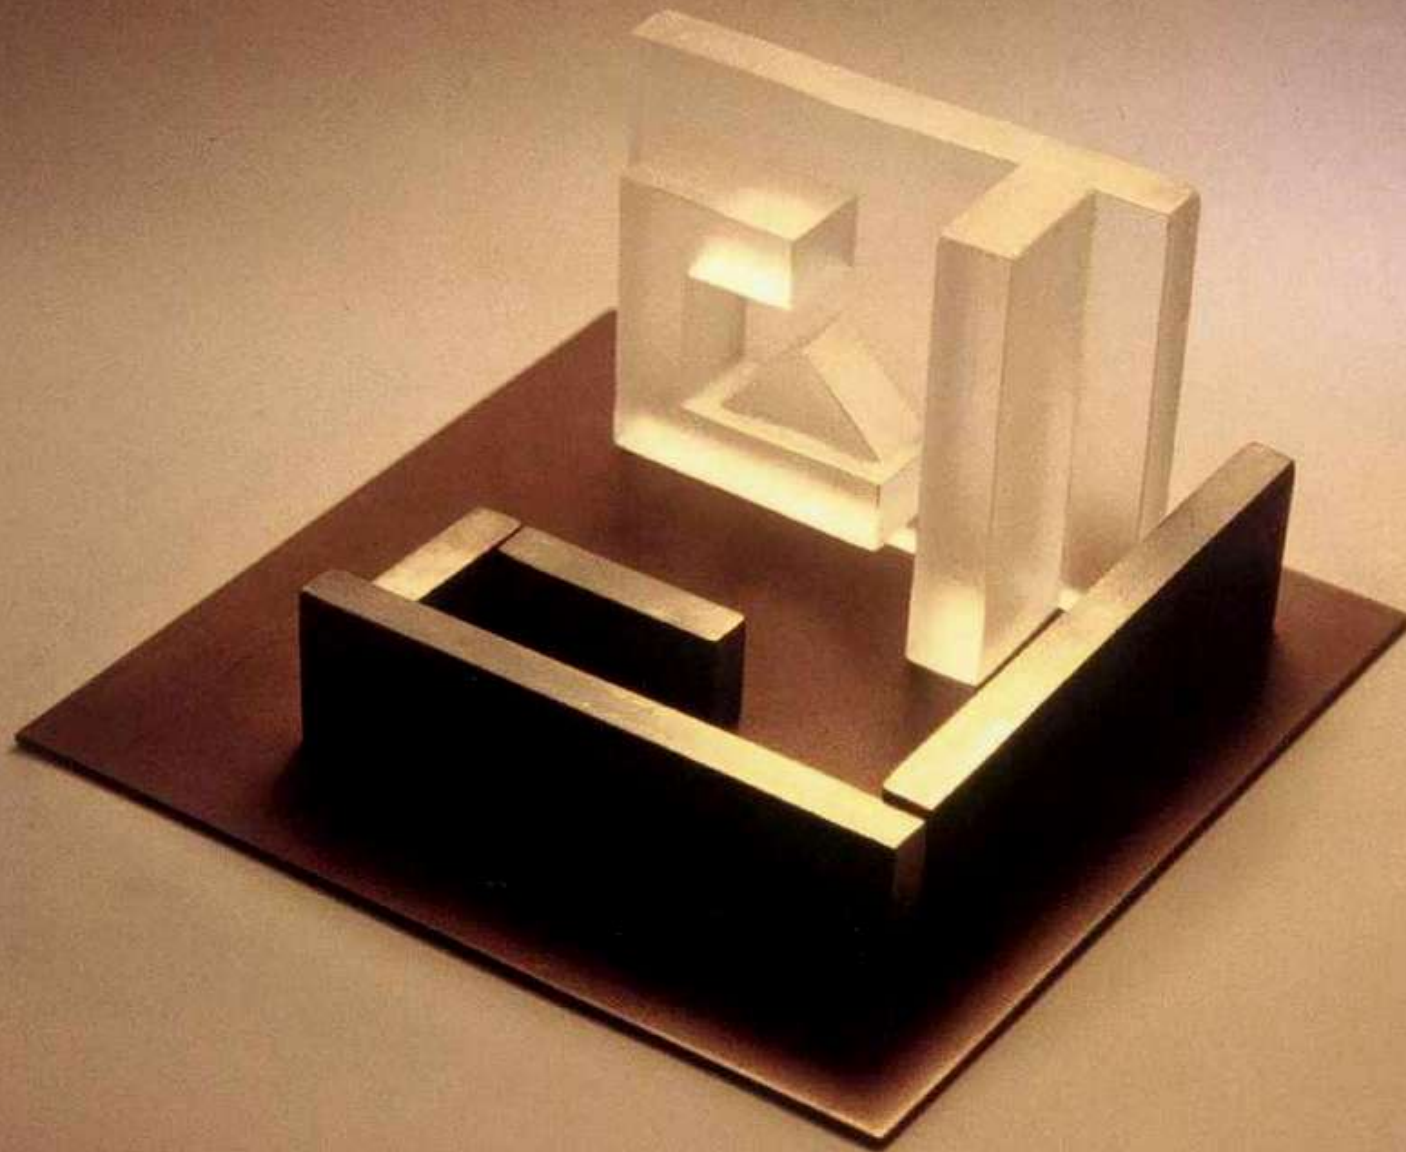

pilar aldana-méndez
SCULPTURES

LIMITS
SHELTERS

1995 – 1997

2000 – 2004

SHELTER

Glass, Iron

20 x 20 x 12 cm

SHELTER Glass, Iron 24 x 24 x 15 cm

SHELTER

Glass, Iron

50 x 10 x 20 cm

SHELTER

Glass, Iron

30 x 10 x 20 cm

SHELTER Glass, Iron 30 x 10 x 20 cm

CONSTRUCTION

Glass, Black Marble

12 x 12 x 20 cm

SIGN Black Marble 30 x 30 x 20 cm

LIMIT

Glass, Black Marble

50 x 20 x 10 cm

LIMIT Granite, Window 100 x 50 x 70 cm

POZO:POZO

Glass, Granite, Mirrors 200 x 100 x 120 cm

POZO:POZO

Glass, Granite, Mirrors 200 x 100 x 120 cm