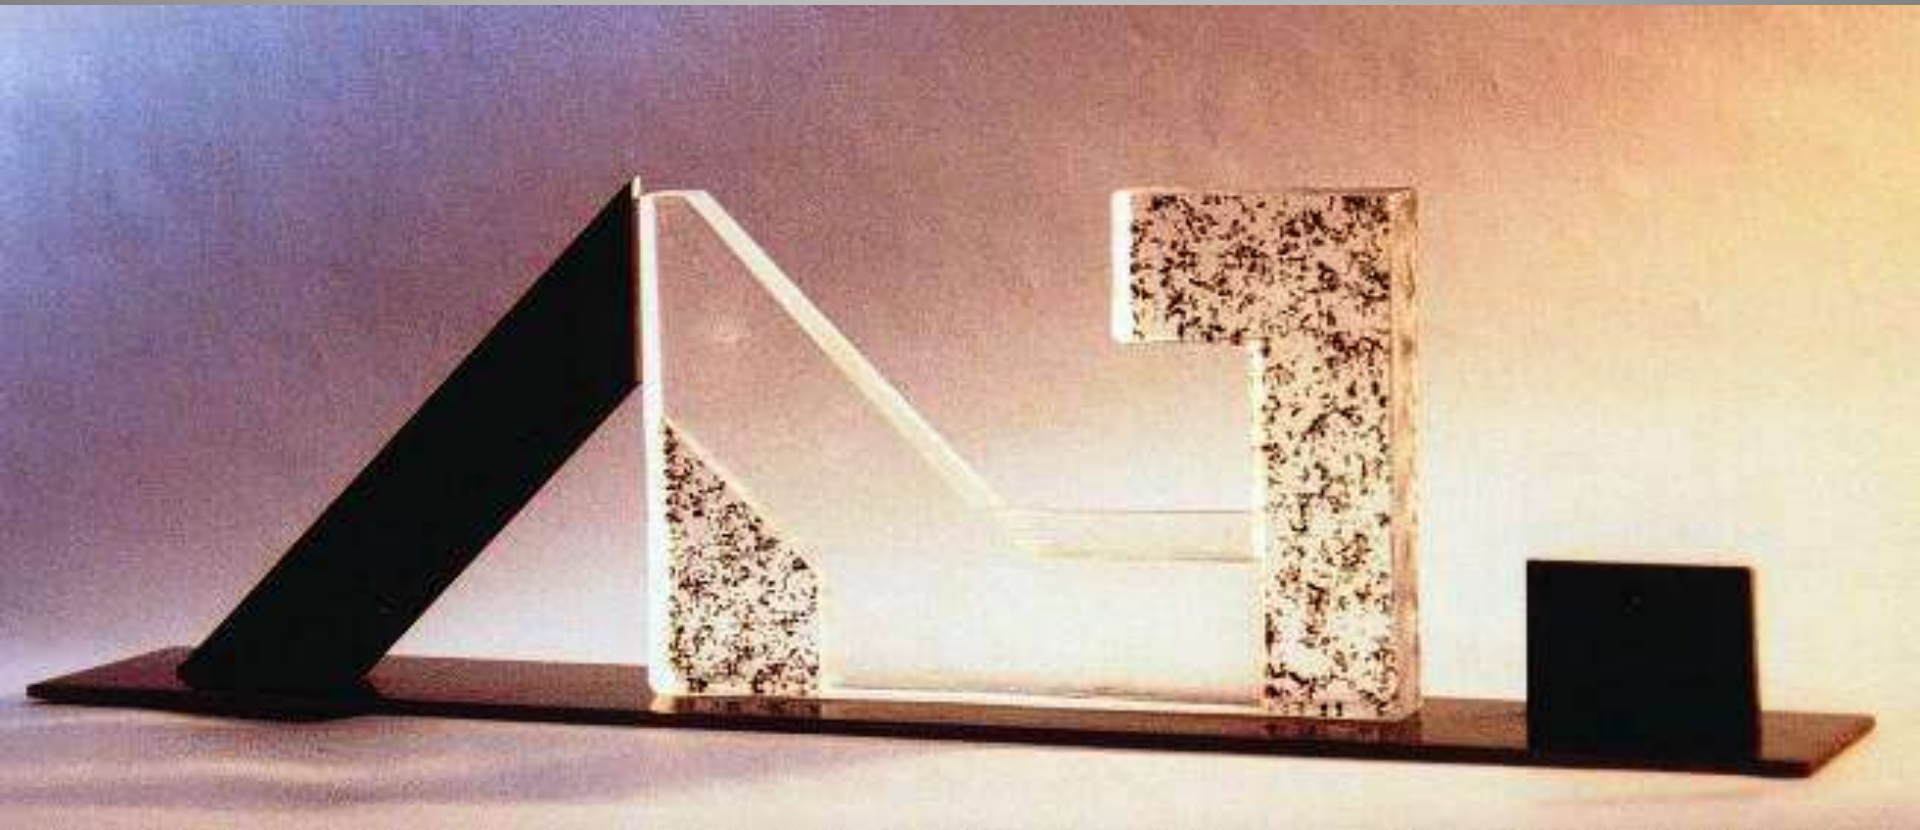

pilar aldana-méndez
SCULPTURES

LIMITS
SHELTERS

1995 – 1997

2000 – 2004

SHELTER

Glass, Iron

20 x 20 x 12 cm

SHELTER Glass, Iron 24 x 24 x 15 cm

SHELTER

Glass, Iron

50 x 10 x 20 cm

SHELTER

Glass, Iron

30 x 10 x 20 cm

SHELTER Glass, Iron 30 x 10 x 20 cm

CONSTRUCTION

Glass, Granite, Mirrors 200 x 100 x 120 cm

POZO:POZO

Glass, Granite, Mirrors 200 x 100 x 120 cm