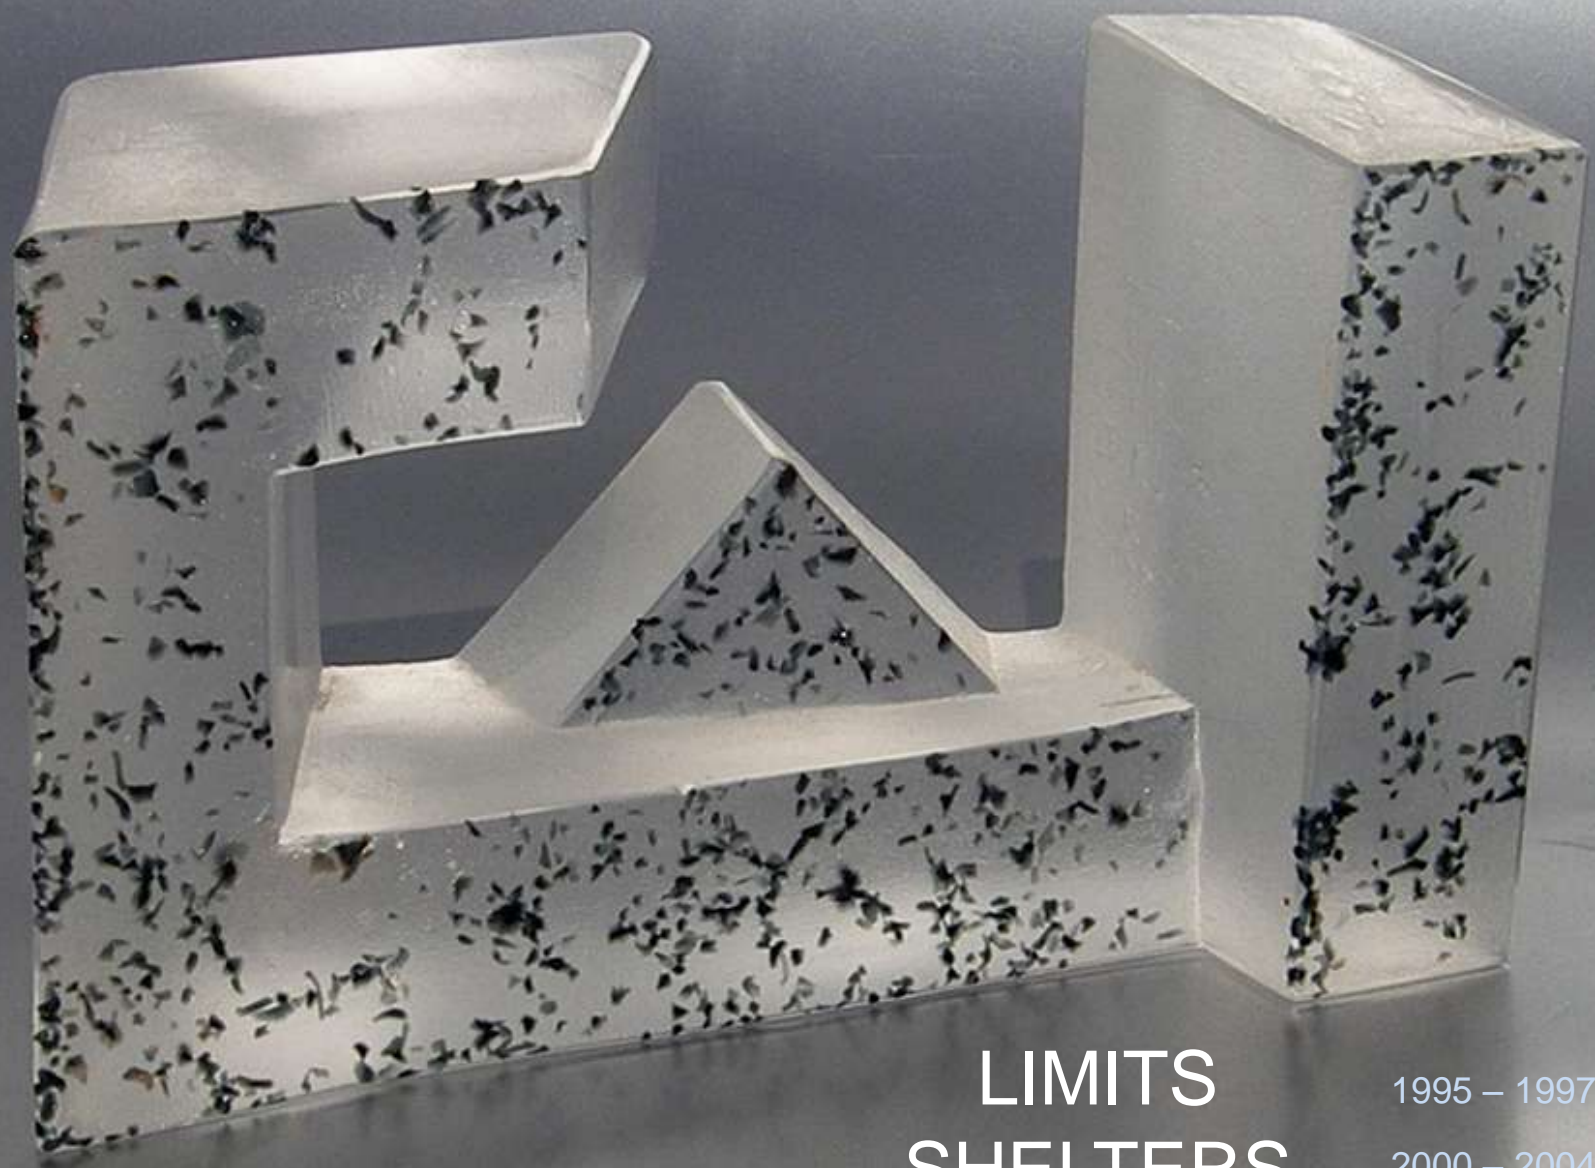

pilar aldana-méndez
SCULPTURES

LIMITS
SHELTERS

1995 – 1997

2000 – 2004

SHELTER

Glass, Iron

20 x 20 x 12 cm

SHELTER Glass, Iron 24 x 24 x 15 cm

SHELTER

Glass, Iron

50 x 10 x 20 cm

SHELTER

Glass, Iron

30 x 10 x 20 cm

SHELTER Glass, Iron 30 x 10 x 20 cm

CONSTRUCTION

Glass, Granite, Mirrors 200 x 100 x 120 cm

POZO:POZO

Glass, Granite, Mirrors 200 x 100 x 120 cm