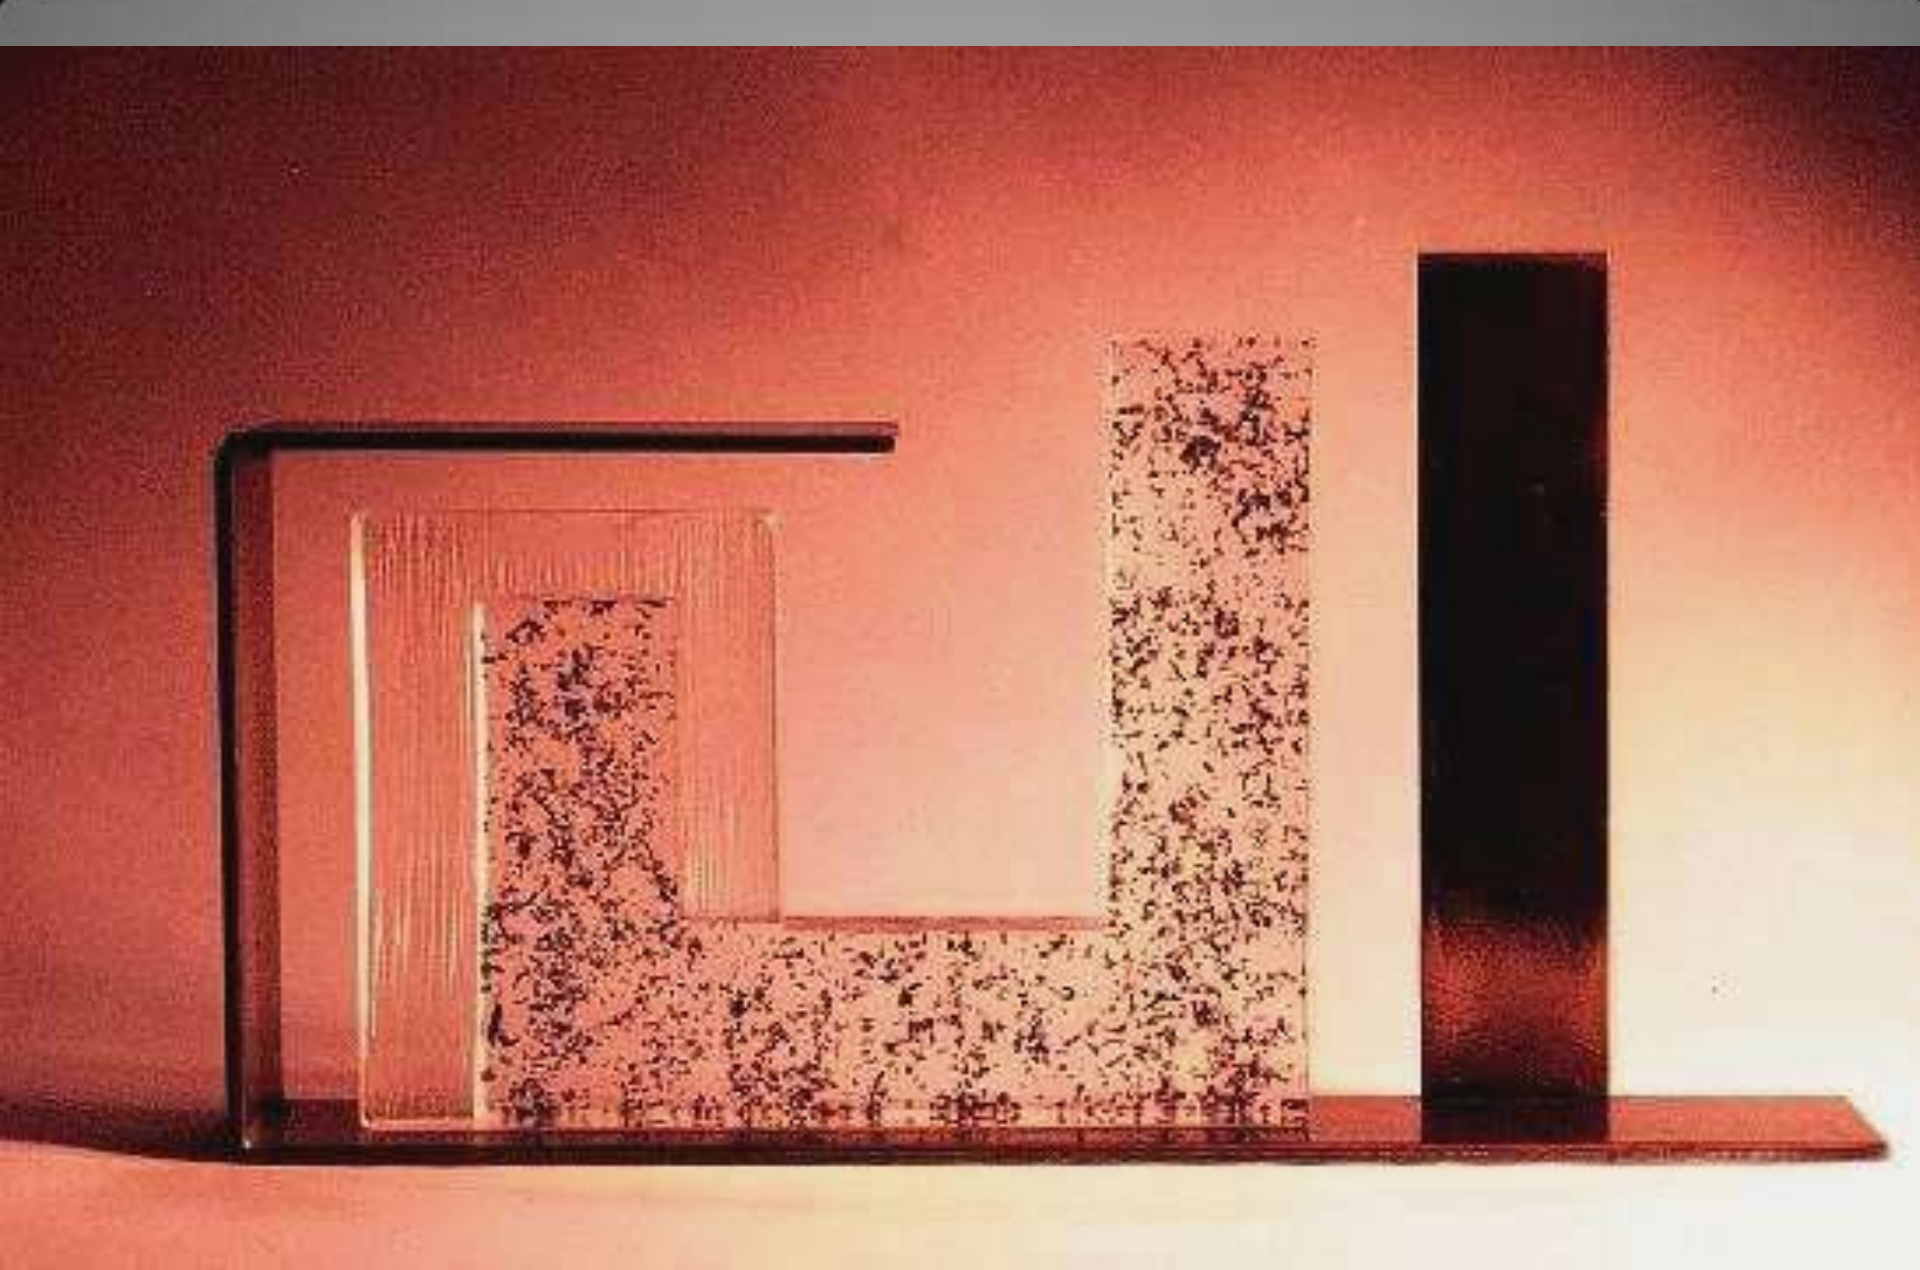

pilar aldana-méndez
SCULPTURES

LIMITS
SHELTERS

1995 – 1997

2000 – 2004

SHELTER

Glass, Iron

20 x 20 x 12 cm

SHELTER Glass, Iron 24 x 24 x 15 cm

SHELTER

Glass, Iron

50 x 10 x 20 cm

SHELTER

Glass, Iron

30 x 10 x 20 cm

SHELTER Glass, Iron 30 x 10 x 20 cm

CONSTRUCTION

Glass, Black Marble

12 x 12 x 20 cm

SIGN Black Marble 30 x 30 x 20 cm

LIMIT

Glass, Black Marble

50 x 20 x 10 cm

LIMIT Granite, Window 100 x 50 x 70 cm

POZO:POZO

Glass, Granite, Mirrors 200 x 100 x 120 cm

POZO:POZO

Glass, Granite, Mirrors 200 x 100 x 120 cm