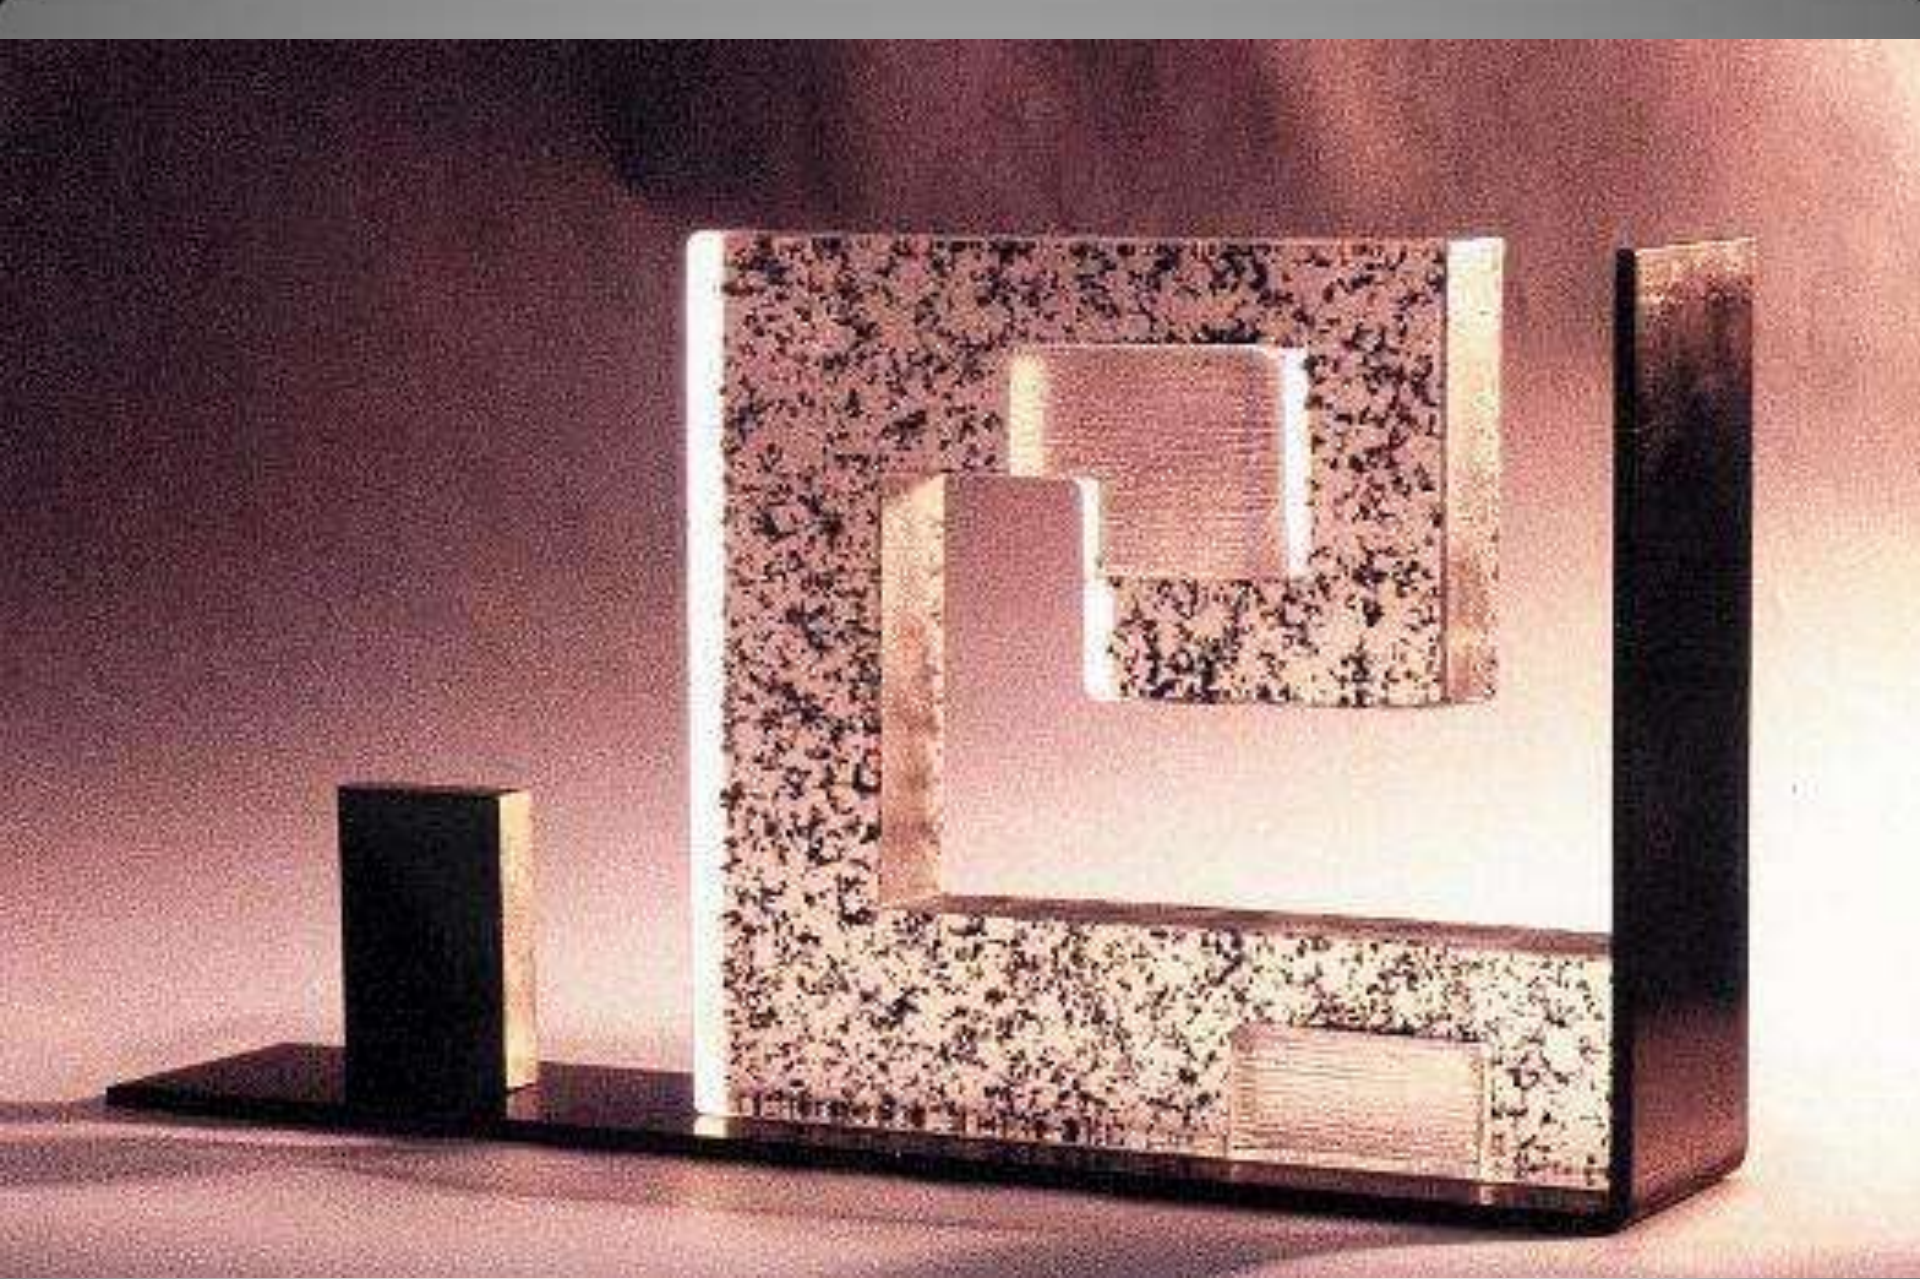

SHELTER

Glass, Iron

50 x 10 x 20 cm

SHELTER

Glass, Iron

30 x 10 x 20 cm

SHELTER Glass, Iron 30 x 10 x 20 cm

CONSTRUCTION

Glass
12 x 10 x 4 cm

LIMIT

Glass, Black Marble

30 x 10 x 20 cm

LIMIT

Glass, Black Marble

30 x 10 x 20 cm

LIMIT

Glass, Black Marble

12 x 12 x 20 cm

SIGN Black Marble 30 x 30 x 20 cm

LIMIT

Glass, Black Marble

50 x 20 x 10 cm

LIMIT Granite, Window 100 x 50 x 70 cm

POZO:POZO

Glass, Granite, Mirrors 200 x 100 x 120 cm

POZO:POZO

Glass, Granite, Mirrors 200 x 100 x 120 cm